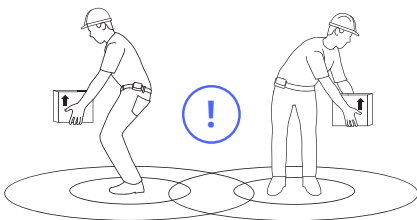

▲ 5%
PRODUCTIVITY

▼ 88%
LOST WORK DAYS

▼ 54%
CLAIMS COSTS

WORKPLACE INJURIES

Using sensors and artificial intelligence, KINETIC's wearable device detects unsafe motions and postures, and provides workers with real-time feedback. This lowers injuries, fatigue and absenteeism.

PROXIMITY ALERTS

Our wearable technology provides real-time notifications to workers whenever they come close to each other, helping to create awareness on proper social distancing practices.

CONTACT TRACING