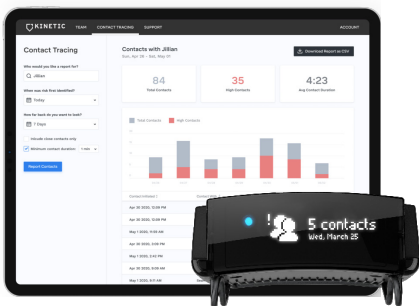

AVAILABLE THROUGH

GRAINGER[®]

FOR THE ONES WHO GET IT DONE

GRAINGER.COM[®] | 1.800.GRAINGER

KINETIC

Wearable technology to reduce workplace injuries, increase productivity and protect your workers during COVID-19

▲ 5%
PRODUCTIVITY

▼ 88%
LOST WORK DAYS

▼ 54%
CLAIMS COSTS

WORKPLACE INJURIES

Using sensors and artificial intelligence, KINETIC's wearable device detects unsafe motions and postures, and provides workers with real-time feedback. This lowers injuries, fatigue and absenteeism.

PROXIMITY ALERTS

Our wearable technology provides real-time notifications to workers whenever they come close to each other, helping to create awareness on proper social distancing practices.

CONTACT TRACING

Our software analytics platform automates precise and reliable contact tracing should a worker become sick. Create reports listing all contacts and their duration, enabling management to make the best workplace decisions to reduce the spread of COVID-19.