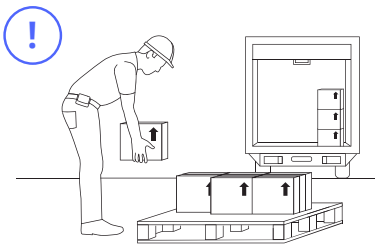

▲ 5%
PRODUCTIVITY

▼ 88%
LOST WORK DAYS

▼ 54%
CLAIMS COSTS

WORKPLACE INJURIES

Using sensors and artificial intelligence, KINETIC's wearable device detects unsafe motions and postures, and provides workers with real-time feedback. This lowers injuries, fatigue and absenteeism.