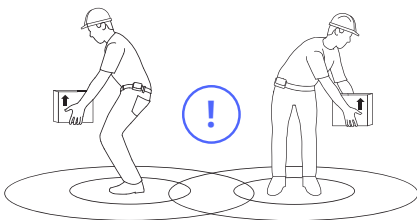

▲ 5%

PRODUCTIVITY

▼ 88%

LOST WORK DAYS

▼ 54%

CLAIMS COSTS

WORKPLACE INJURIES

Using sensors and artificial intelligence, KINETIC's wearable device detects unsafe motions and postures, and provides workers with real-time feedback. This lowers injuries, fatigue and absenteeism.

PROXIMITY ALERTS

Our wearable technology provides real-time notifications to workers whenever they come close to each other, helping to create awareness on proper social distancing practices.

CONTACT TRACING