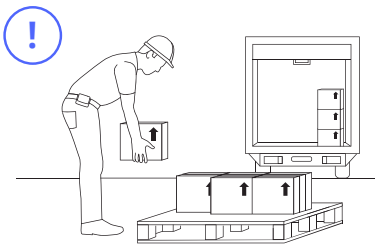

▲ 5%

PRODUCTIVITY

▼ 88%

LOST WORK DAYS

▼ 54%

CLAIMS COSTS

WORKPLACE INJURIES

Using sensors and artificial intelligence, KINETIC's wearable device detects unsafe motions and postures, and provides workers with real-time feedback. This lowers injuries, fatigue and absenteeism.