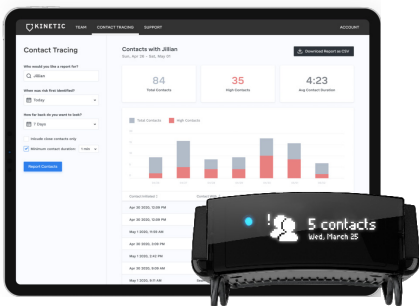

AVAILABLE THROUGH

GRAINGER[®]

FOR THE ONES WHO GET IT DONE

GRAINGER.COM[®] | 1.800.GRAINGER

Wearable technology to reduce workplace injuries, increase productivity and protect your workers during COVID-19

▲ 5%

PRODUCTIVITY

▼ 88%

LOST WORK DAYS

▼ 54%

CLAIMS COSTS

WORKPLACE INJURIES

Using sensors and artificial intelligence, KINETIC's wearable device detects unsafe motions and postures, and provides workers with real-time feedback. This lowers injuries, fatigue and absenteeism.

PROXIMITY ALERTS

Our wearable technology provides real-time notifications to workers whenever they come close to each other, helping to create awareness on proper social distancing practices.

CONTACT TRACING

Our software analytics platform automates precise and reliable contact tracing should a worker become sick. Create reports listing all contacts and their duration, enabling management to make the best workplace decisions to reduce the spread of COVID-19.